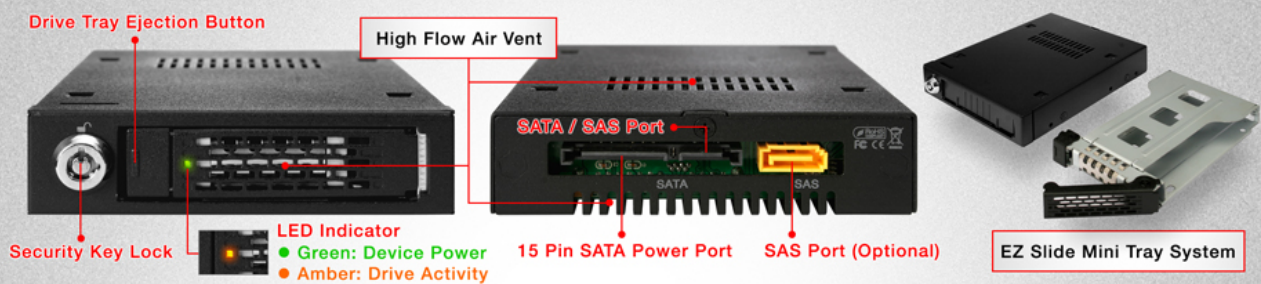

MB991IK-B SAS & SATA

2.5" Removable Hard Drive Mobile Rack

ICY DOCK®
www.icydock.com

MB991IK-B 2.5" SAS & SATA Mobile Rack Features

- * Device holds single 2.5" SAS & SATA HDD/SSD and fits the 3.5" device bay.
- * EZ Slide Mini Drive Tray System & hot swap capability offers convenient solution for multi-drive exchangeability & maintenance.
- * Status LED on the front panel indicates drive power and drive activity.
- * Safeguard key lock function keeps data secure sure.
- * Front, Rear, Top, and Bottom High Air Flow Ventilation Slots.
- * Full metal heavy duty construction
- * Support SATA 6Gbps

Item Number:	MB991IK-B
Host Interface	7 pin SATA x 2
Drive Fit	2.5" SAS or SATA I /II HDD / SSD x 1
Device Bay	3.25" Bay x 1
Transfer Rate	Up to 300 MB/sec
Insert & Extract Connection Via	15 pin direct hard drive connection
Structure	SECC
Drive Cooling	Metal heat dispersion
LED Indication	Device Power & Drive Activity
LED Display Color	Green : Device Power ; Amber : Drive Activity
Dimension (L x W x H)	5.32" x 4.00" x 1.01"
Weight	0.88 lbs